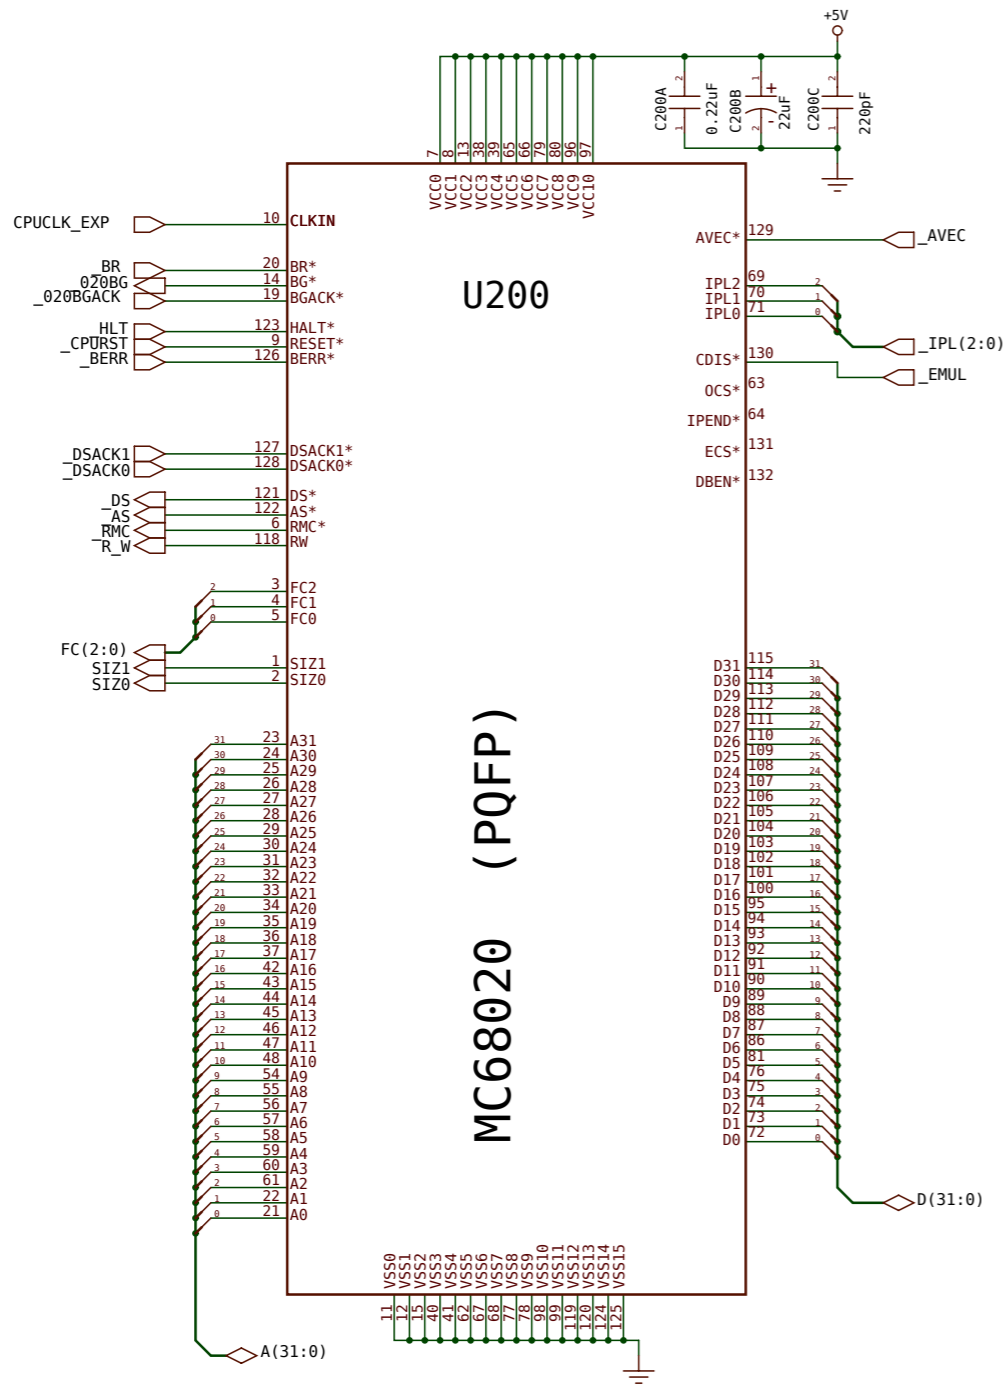

Amiga

A3630

Rev.1.38 (10.09.2012)

www.amigawiki.org

CN10
Amiga 32 BIT LOCAL SLOT

© 1990 COMMODORE BUSINESS MACHINES
Information contained herein is the unpublished,
confidential and trade secret property of
Commodore Business Machines, Inc. Any use,
reproduction or disclosure of this information
without the prior written permission of
Commodore is strictly prohibited.
C.A.D. Generated
No manual changes may be made to this document

DRAWN BY: 11/89	Commodore	
	68030/68020 cpu	
ENGR: S. SCHAEFFER	APP: 1	SIZE 364835
USED ON	NEXT ASSY	SCALE SHEET 1 OF 2

© 1990 COMMODORE BUSINESS MACHINES
 Information contained herein is the unpublished,
 confidential and trade secret property of
 Commodore Business Machines, Inc. Any use,
 reproduction or disclosure of this information
 without the prior written permission of
 Commodore is strictly prohibited.

C.A.D. Generated
 No manual changes may be made to this document

	DRAWN BY: 117/89	Commodore	
	CHKD: S. SCHAEFFER	68030/68020 cpu	
	APPD:	USED ON	NEXT ASSY
		SIZE	364835 A
		SCALE	SHEET 2 OF 2