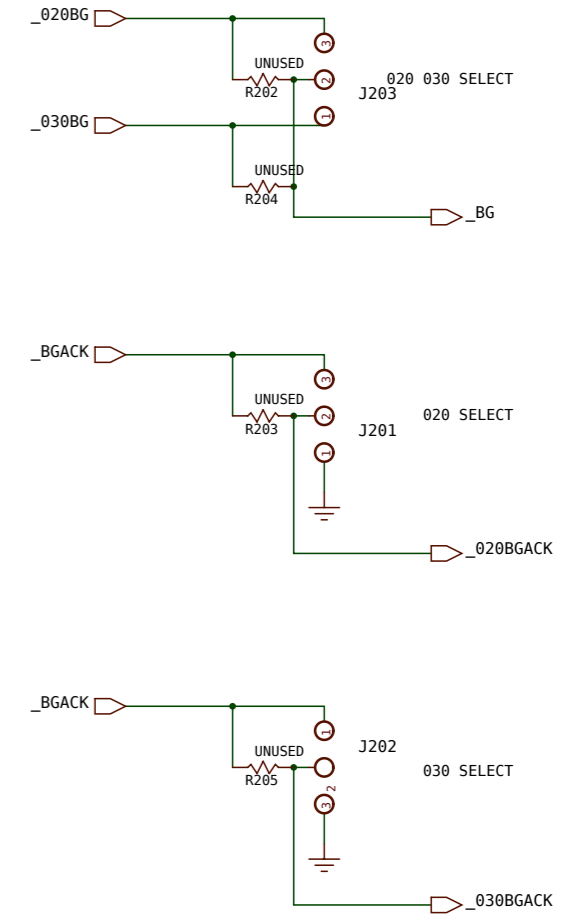

Amiga

A3630

Rev.1.38 (10.09.2012)

www.amigawiki.org

CN10
Amiga 32 BIT LOCAL SLOT

© 1990 COMMODORE BUSINESS MACHINES
Information contained herein is the unpublished,
confidential and trade secret property of
Commodore Business Machines, Inc. Any use,
reproduction or disclosure of this information
without the prior written permission of
Commodore is strictly prohibited.
C.A.D. Generated
No manual changes may be made to this document

DRAWN BY: 11/89	Commodore	
	68030/68020 cpu	
ENGR: S. SCHAEFFER	APP: 1	SIZE 364835
USED ON	NEXT ASSY	SCALE SHEET 1 OF 2

© 1990 COMMODORE BUSINESS MACHINES
 Information contained herein is the unpublished,
 confidential and trade secret property of
 Commodore Business Machines, Inc. Any use,
 reproduction or disclosure of this information
 without the prior written permission of
 Commodore is strictly prohibited.

C.A.D. Generated
 No manual changes may be made to this document

	DRAWN BY: 117/89	Commodore	
	CHKD: S. SCHAEFFER	68030/68020 cpu	
	APPD:	USED ON	NEXT ASSY
		SIZE	364835 A
		SCALE	SHEET 2 OF 2