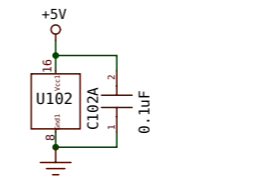

Amiga

A3630

Rev.1.38 (10.09.2012)

www.amigawiki.org

CN10
Amiga 32 BIT LOCAL SLOT

© 1990 COMMODORE BUSINESS MACHINES
Information contained herein is the unpublished,
confidential and trade secret property of
Commodore Business Machines, Inc. Any use,
reproduction or disclosure of this information
without the prior written permission of
Commodore is strictly prohibited.
C.A.D. Generated
No manual changes may be made to this document

DRAWN BY: 11/89	Commodore	
	68030/68020 cpu	
ENGR: S. SCHAEFFER	APP: 1	SIZE 364835
USED ON	NEXT ASSY	SCALE SHEET 1 OF 2

© 1990 COMMODORE BUSINESS MACHINES
 Information contained herein is the unpublished,
 confidential and trade secret property of
 Commodore Business Machines, Inc. Any use,
 reproduction or disclosure of this information
 without the prior written permission of
 Commodore is strictly prohibited.

C.A.D. Generated
 No manual changes may be made to this document

	DRAWN BY: 117/89	Commodore	
	CHKD: S. SCHAEFFER	68030/68020 cpu	
	APPD:	USED ON	NEXT ASSY
		SIZE	364835 A
		SCALE	SHEET 2 OF 2