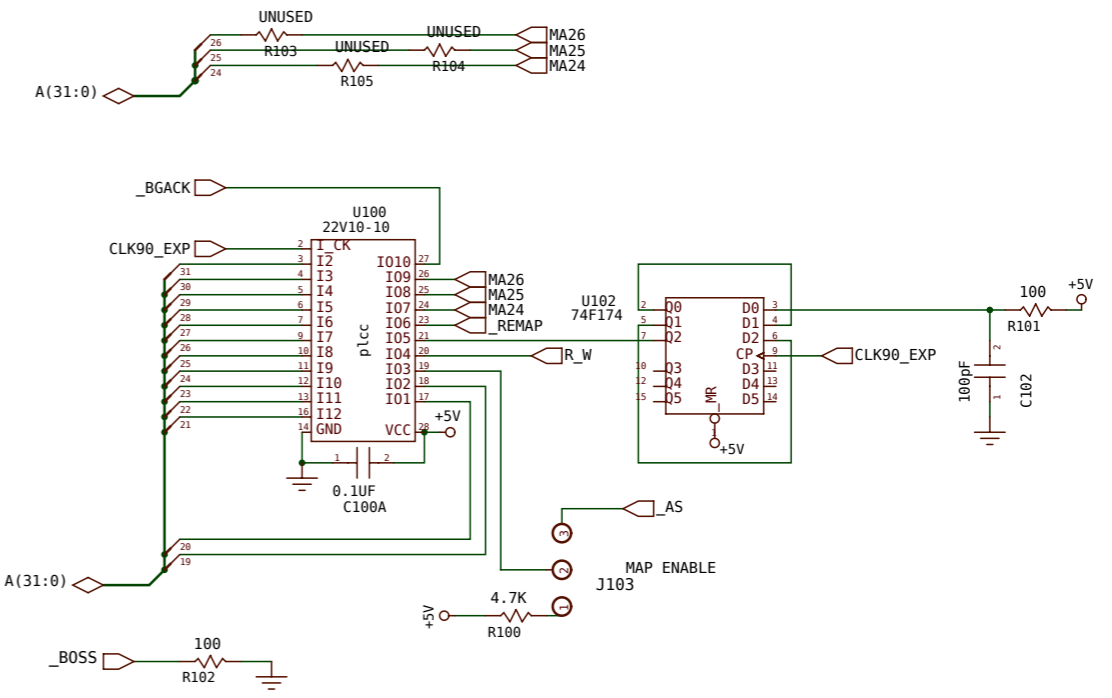

Amiga

A3630

Rev.1.38 (10.09.2012)

www.amigawiki.org

CN10
Amiga 32 BIT LOCAL SLOT

© 1990 COMMODORE BUSINESS MACHINES
Information contained herein is the unpublished,
confidential and trade secret property of
Commodore Business Machines, Inc. Any use,
reproduction or disclosure of this information
without the prior written permission of
Commodore is strictly prohibited.
C.A.D. Generated
No manual changes may be made to this document

DRAWN BY: 11/89	Commodore	
	68030/68020 cpu	
ENGR: S. SCHAEFFER	APP: 1	SIZE 364835
USED ON	NEXT ASSY	SCALE SHEET 1 OF 2

© 1990 COMMODORE BUSINESS MACHINES
 Information contained herein is the unpublished,
 confidential and trade secret property of
 Commodore Business Machines, Inc. Any use,
 reproduction or disclosure of this information
 without the prior written permission of
 Commodore is strictly prohibited.

C.A.D. Generated
 No manual changes may be made to this document

	DRAWN BY: 117/89	Commodore	
	CHKD: S. SCHAEFFER	68030/68020 cpu	
	APPD:	USED ON	NEXT ASSY
		SIZE	364835 A
		SCALE	SHEET 2 OF 2