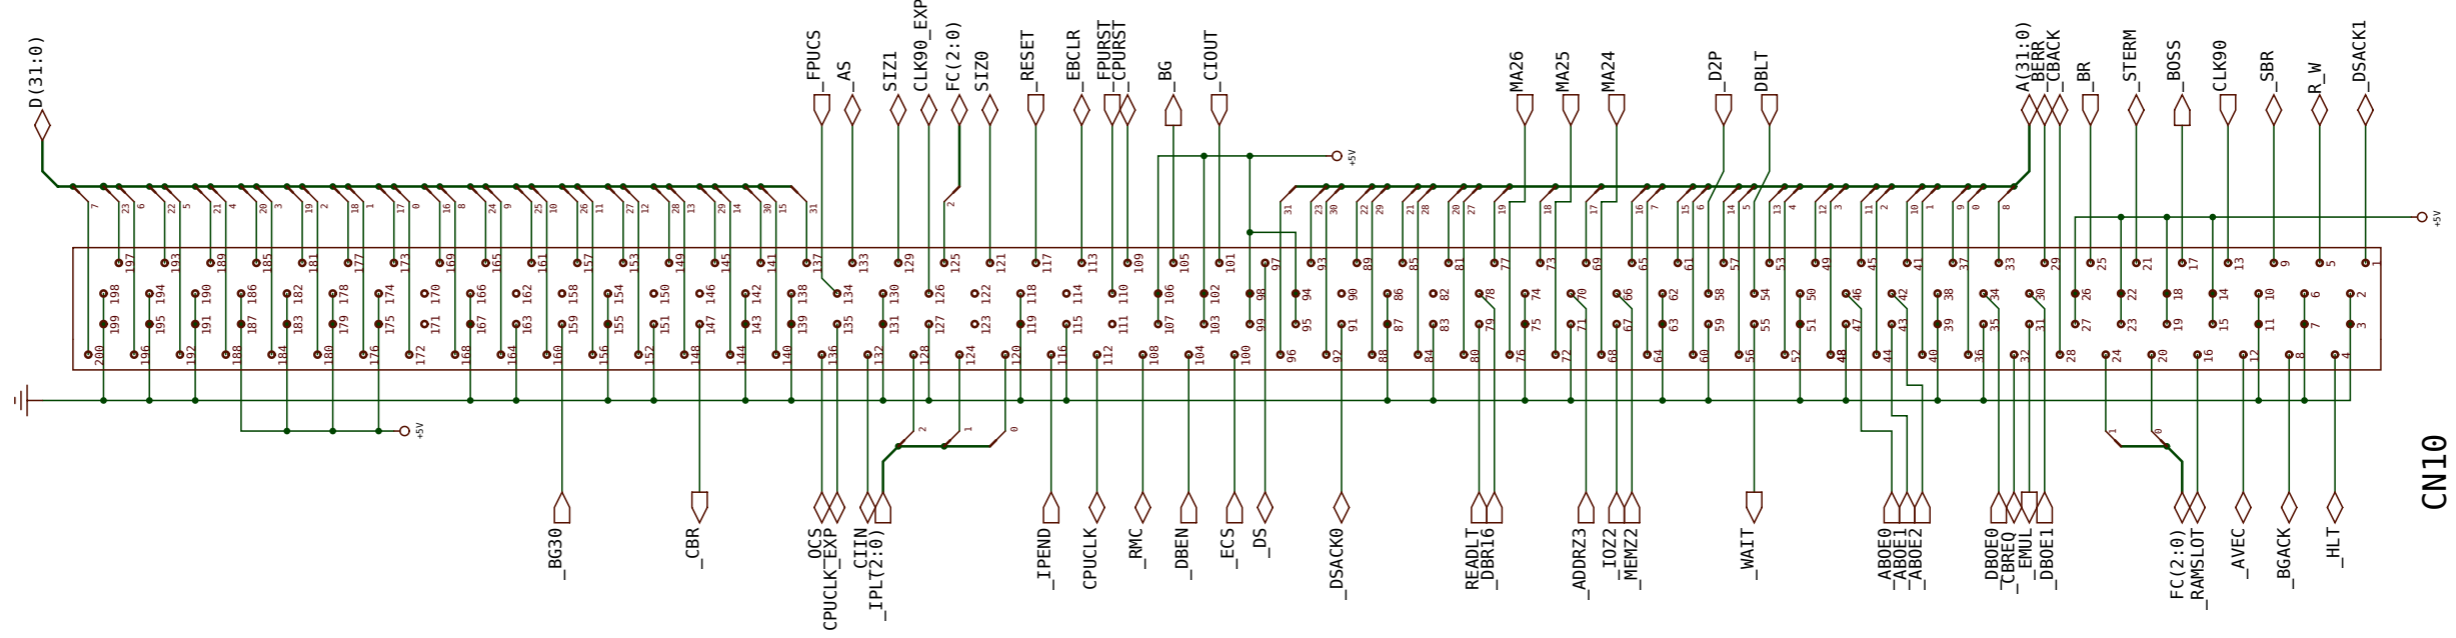

Amiga

A3630

Rev.1.38 (10.09.2012)

www.amigawiki.org

CN10
Amiga 32 BIT LOCAL SLOT

© 1990 COMMODORE BUSINESS MACHINES
Information contained herein is the unpublished,
confidential and trade secret property of
Commodore Business Machines, Inc. Any use,
reproduction or disclosure of this information
without the prior written permission of
Commodore is strictly prohibited.
C.A.D. Generated
No manual changes may be made to this document

DRAWN BY: 11/89	Commodore	
	68030/68020 cpu	
ENGR: S. SCHAEFFER	APP: 1	SIZE 364835
USED ON	NEXT ASSY	SCALE SHEET 1 OF 2

© 1990 COMMODORE BUSINESS MACHINES
 Information contained herein is the unpublished,
 confidential and trade secret property of
 Commodore Business Machines, Inc. Any use,
 reproduction or disclosure of this information
 without the prior written permission of
 Commodore is strictly prohibited.

C.A.D. Generated
 No manual changes may be made to this document

	DRAWN BY: 117/89	Commodore	
	CHKD: S. SCHAEFFER	68030/68020 cpu	
	APPD:	USED ON	NEXT ASSY
		SIZE	364835 A
		SCALE	SHEET 2 OF 2