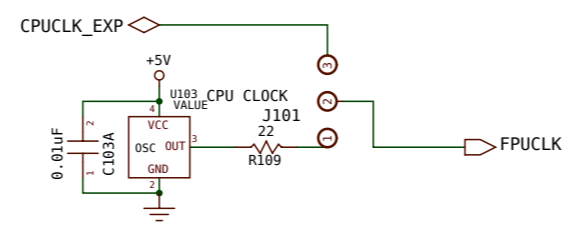

Amiga

A3630

Rev.1.38 (10.09.2012)

www.amigawiki.org

CN10
Amiga 32 BIT LOCAL SLOT

© 1990 COMMODORE BUSINESS MACHINES
Information contained herein is the unpublished,
confidential and trade secret property of
Commodore Business Machines, Inc. Any use,
reproduction or disclosure of this information
without the prior written permission of
Commodore is strictly prohibited.
C.A.D. Generated
No manual changes may be made to this document

DRAWN BY: 11/89	Commodore	
	68030/68020 cpu	
ENGR: S. SCHAEFFER	APP: 1	SIZE 364835
USED ON	NEXT ASSY	SCALE SHEET 1 OF 2

© 1990 COMMODORE BUSINESS MACHINES
 Information contained herein is the unpublished,
 confidential and trade secret property of
 Commodore Business Machines, Inc. Any use,
 reproduction or disclosure of this information
 without the prior written permission of
 Commodore is strictly prohibited.

C.A.D. Generated
 No manual changes may be made to this document

	DRAWN BY: 117/89	Commodore	
	CHKD: S. SCHAEFFER	68030/68020 cpu	
	APPD:	USED ON	NEXT ASSY
		SIZE	364835 A
		SCALE	SHEET 2 OF 2