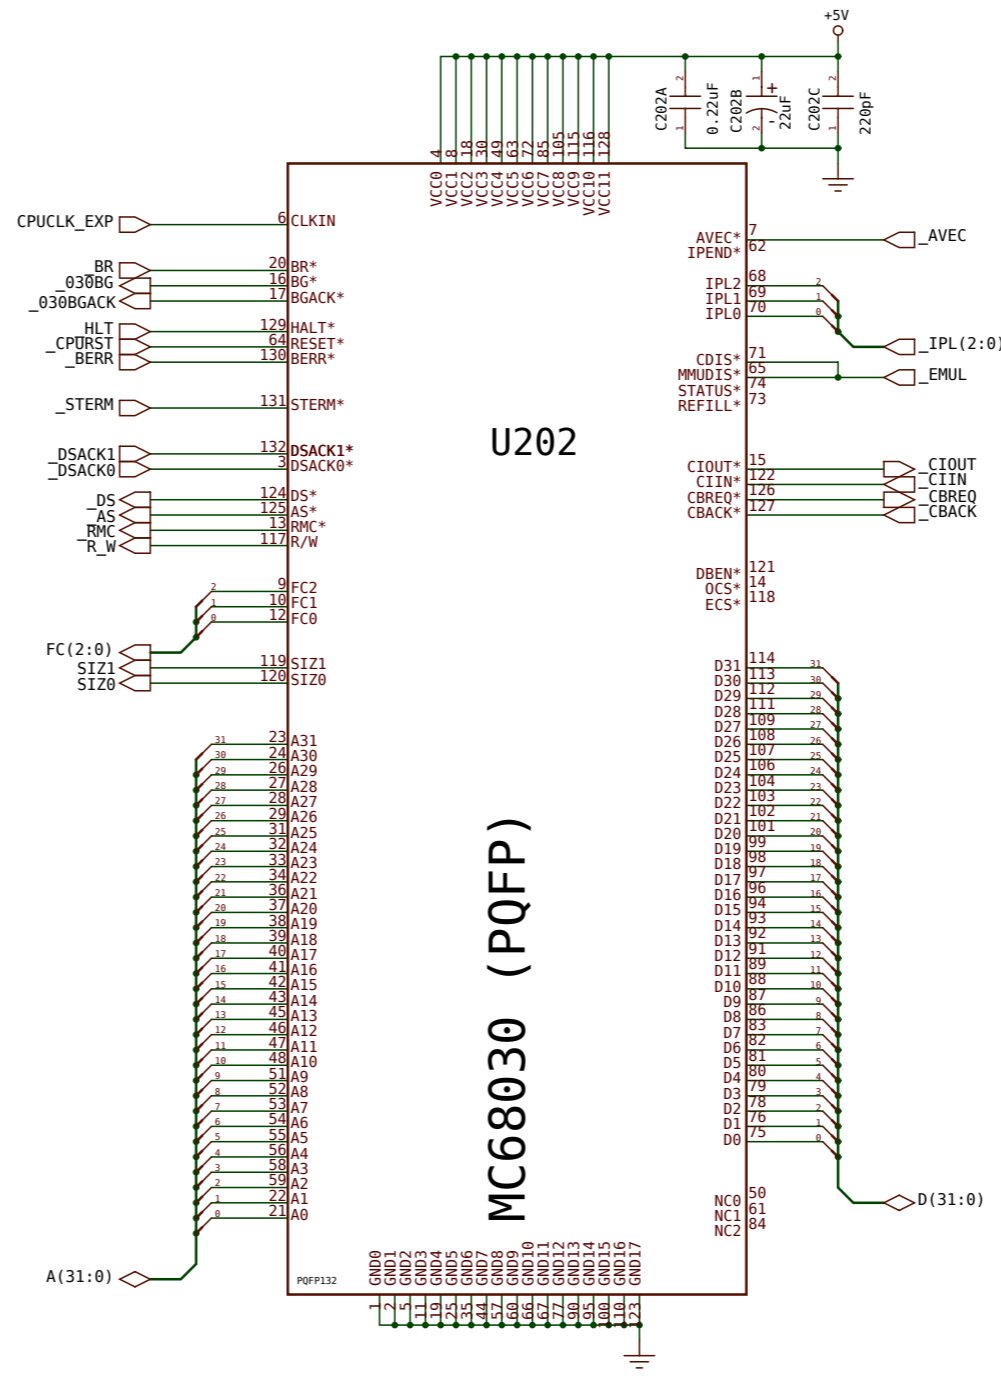

Amiga

A3630

Rev.1.38 (10.09.2012)

www.amigawiki.org

CN10
Amiga 32 BIT LOCAL SLOT

© 1990 COMMODORE BUSINESS MACHINES
Information contained herein is the unpublished,
confidential and trade secret property of
Commodore Business Machines, Inc. Any use,
reproduction or disclosure of this information
without the prior written permission of
Commodore is strictly prohibited.
C.A.D. Generated
No manual changes may be made to this document

DRAWN BY: 11/89	Commodore	
	68030/68020 cpu	
ENGR: S. SCHAEFFER	APP: 1	SIZE 364835
USED ON	NEXT ASSY	SCALE SHEET 1 OF 2

© 1990 COMMODORE BUSINESS MACHINES
 Information contained herein is the unpublished,
 confidential and trade secret property of
 Commodore Business Machines, Inc. Any use,
 reproduction or disclosure of this information
 without the prior written permission of
 Commodore is strictly prohibited.

C.A.D. Generated
 No manual changes may be made to this document

	DRAWN BY: 117/89	Commodore	
	CHKD: S. SCHAEFFER	68030/68020 cpu	
	APPD:	USED ON	NEXT ASSY
		SIZE	364835 A
		SCALE	SHEET 2 OF 2