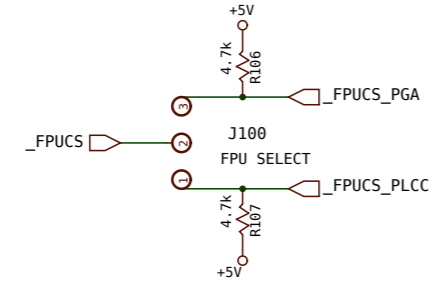

Amiga

A3630

Rev.1.38 (10.09.2012)

www.amigawiki.org

CN10
Amiga 32 BIT LOCAL SLOT

© 1990 COMMODORE BUSINESS MACHINES
Information contained herein is the unpublished,
confidential and trade secret property of
Commodore Business Machines, Inc. Any use,
reproduction or disclosure of this information
without the prior written permission of
Commodore is strictly prohibited.
C.A.D. Generated
No manual changes may be made to this document

DRAWN BY: 11/89	Commodore	
	68030/68020 cpu	
ENGR: S. SCHAEFFER	APP: 1	SIZE 364835
USED ON	NEXT ASSY	SCALE SHEET 1 OF 2

© 1990 COMMODORE BUSINESS MACHINES
 Information contained herein is the unpublished,
 confidential and trade secret property of
 Commodore Business Machines, Inc. Any use,
 reproduction or disclosure of this information
 without the prior written permission of
 Commodore is strictly prohibited.

C.A.D. Generated
 No manual changes may be made to this document

	DRAWN BY: 117/89	Commodore	
	CHKD: S. SCHAEFFER	68030/68020 cpu	
	APPD:	USED ON	NEXT ASSY
		SIZE	364835 A
		SCALE	SHEET 2 OF 2