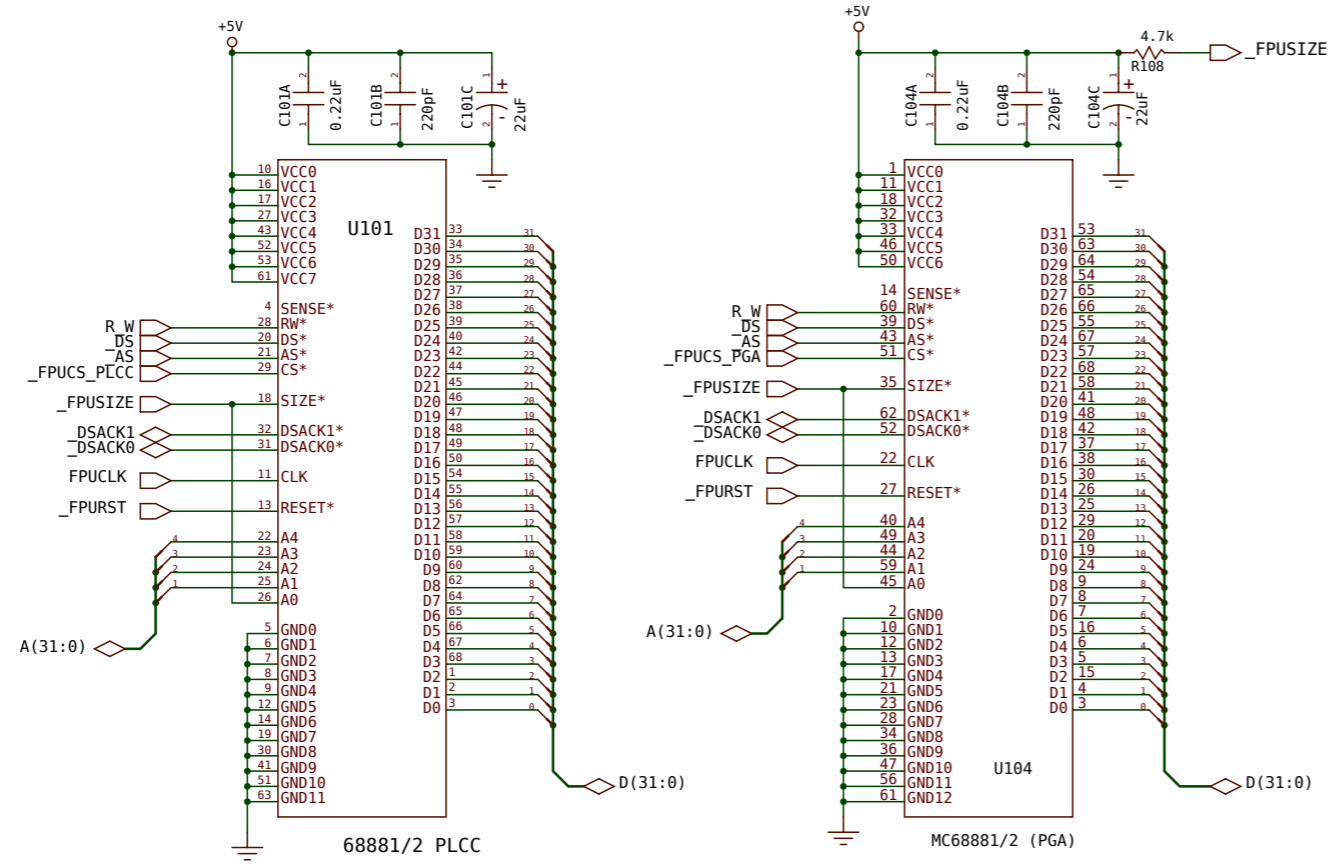

Amiga

A3630

Rev.1.38 (10.09.2012)

www.amigawiki.org

CN10
Amiga 32 BIT LOCAL SLOT

© 1990 COMMODORE BUSINESS MACHINES
Information contained herein is the unpublished,
confidential and trade secret property of
Commodore Business Machines, Inc. Any use,
reproduction or disclosure of this information
without the prior written permission of
Commodore is strictly prohibited.
C.A.D. Generated
No manual changes may be made to this document

DRAWN BY: 11/89	Commodore	
	68030/68020 cpu	
ENGR: S. SCHAEFFER	APP: 1	SIZE 364835
USED ON	NEXT ASSY	SCALE SHEET 1 OF 2

© 1990 COMMODORE BUSINESS MACHINES
 Information contained herein is the unpublished,
 confidential and trade secret property of
 Commodore Business Machines, Inc. Any use,
 reproduction or disclosure of this information
 without the prior written permission of
 Commodore is strictly prohibited.

C.A.D. Generated
 No manual changes may be made to this document

	DRAWN BY: 117/89	Commodore	
	CHKD: S. SCHAEFFER	68030/68020 cpu	
	APPD:	USED ON	NEXT ASSY
		SIZE	364835 A
		SCALE	SHEET 2 OF 2